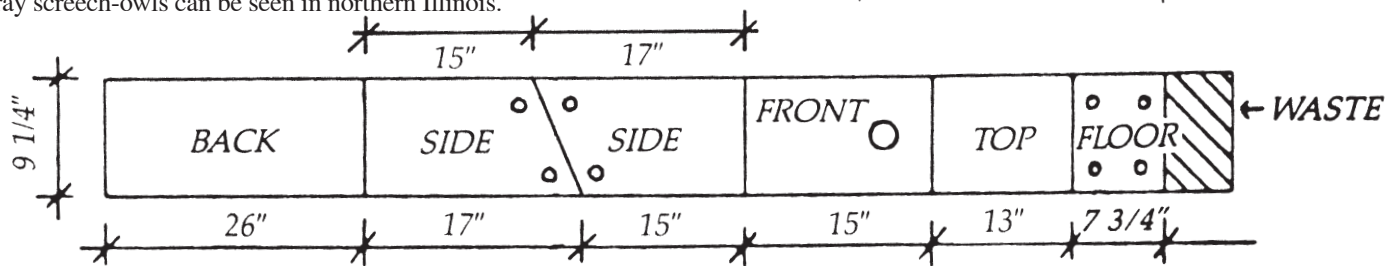

Day and Night Shifts