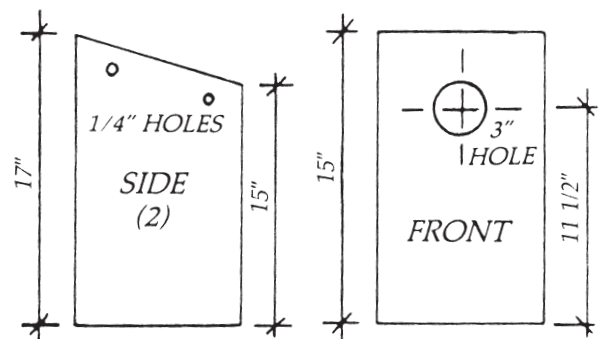

Day and Night Shifts