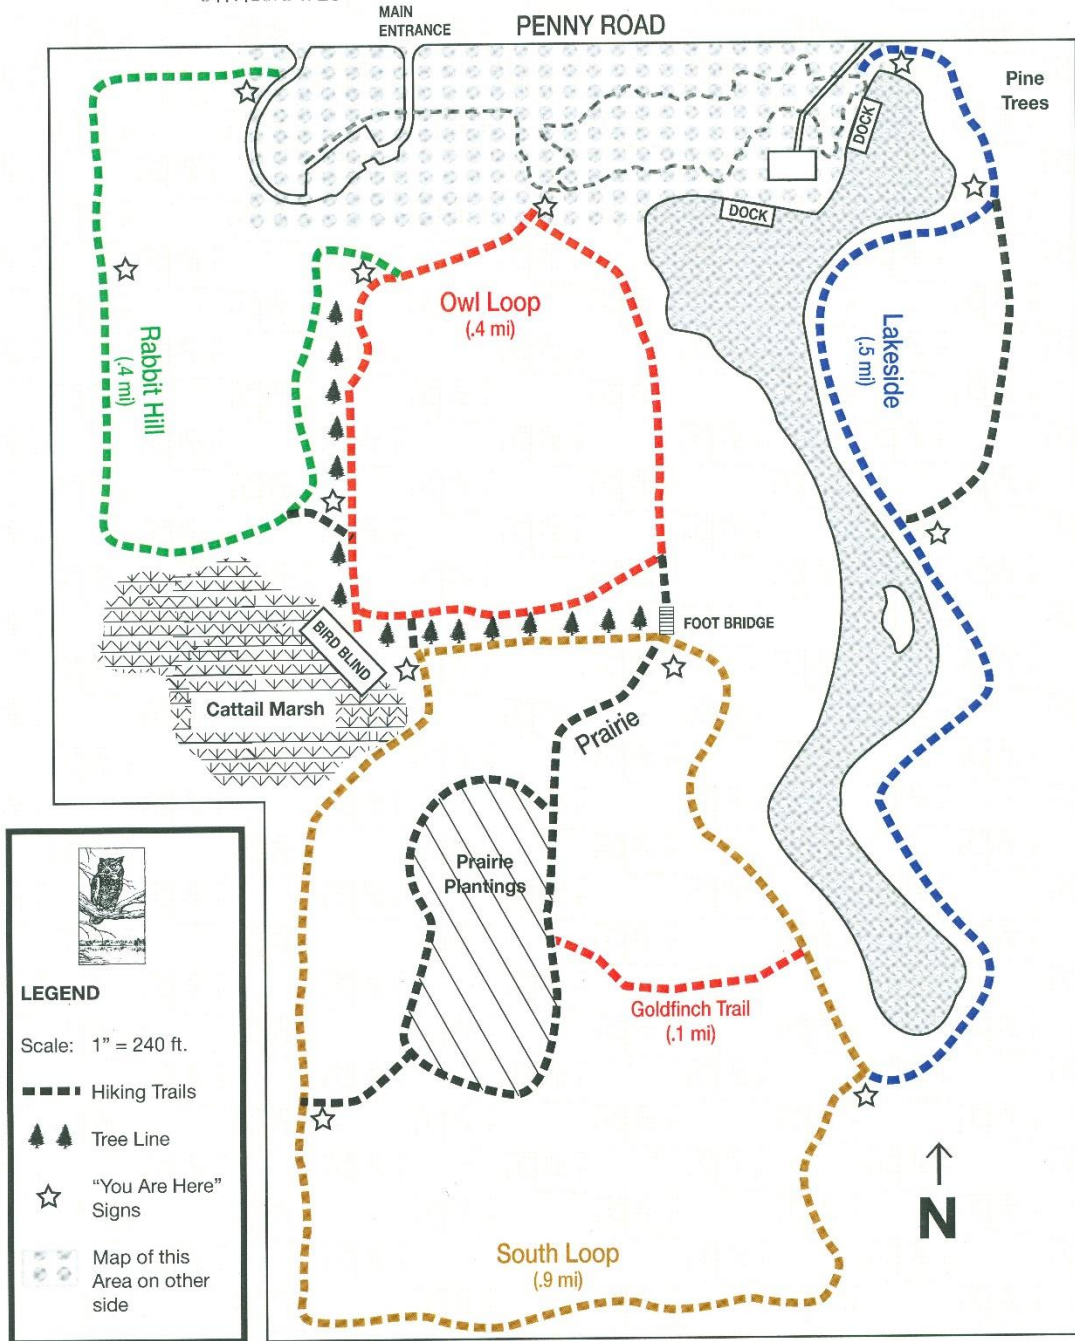

STILLMAN TRAIL MAP

33 West Penny Road
 South Barrington, IL 60010
 847.428.OWLS

STILLMAN NATURE CENTER

33 WEST PENNY ROAD • SOUTH BARRINGTON • IL • 60010

847-428-OWLS (6957) • EMAIL STILLNC@WILDBLUE.NET • WWW.STILLMANN.C.ORG

Scale: 1 in. = 75 feet

(TRAIL MAP ON OTHER SIDE)