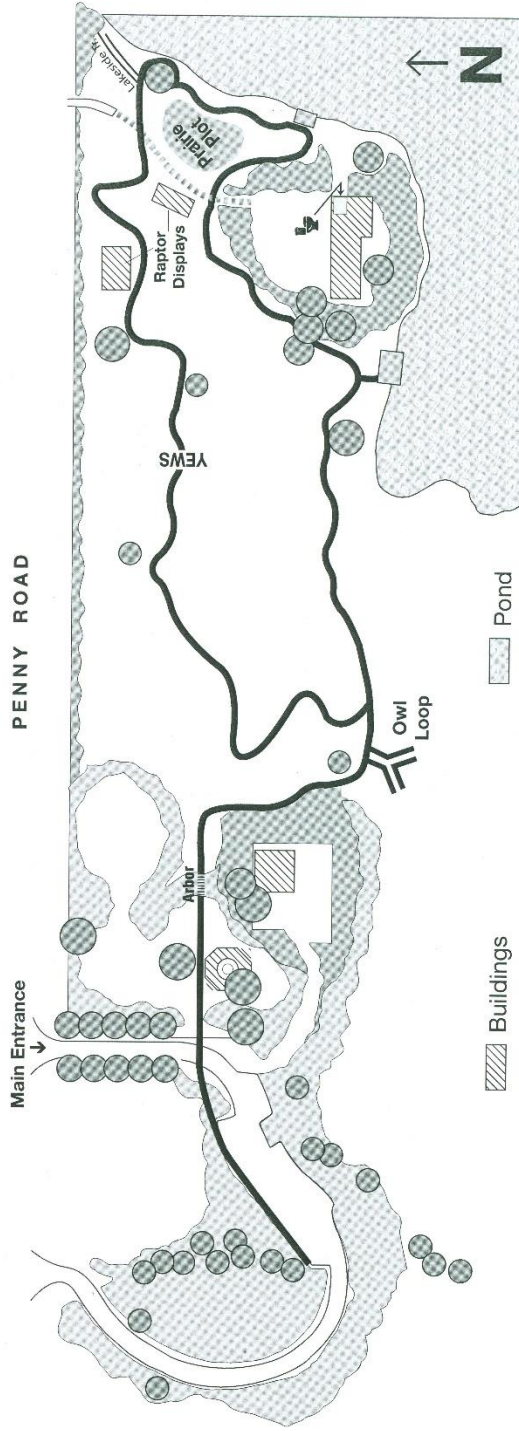

STILLMAN TRAIL MAP

33 West Penny Road
 South Barrington, IL 60010
 847.428.OWLS

STILLMAN NATURE CENTER

33 WEST PENNY ROAD • SOUTH BARRINGTON • IL • 60010

847-428-OWLS (6957) • EMAIL STILLNC@WILDBLUE.NET • WWW.STILLMANN.C.ORG

Scale: 1 in. = 75 feet

(TRAIL MAP ON OTHER SIDE)