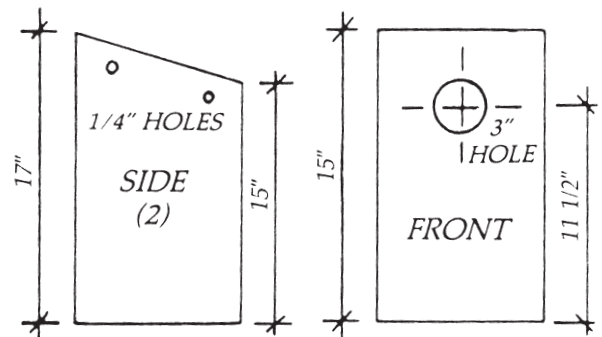

Day and Night Shifts