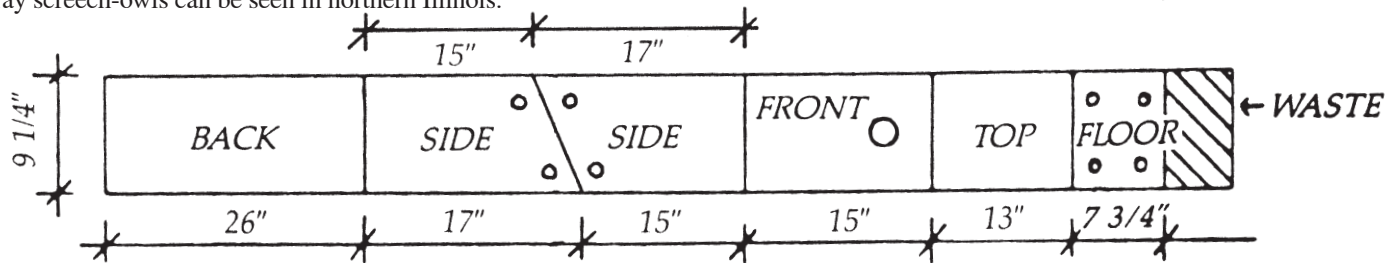

Day and Night Shifts