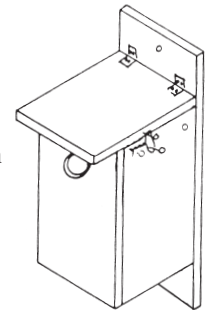

Identifying Marks: Wingspan 21 inches; length 8.5 inches. This is the only small eastern owl with ear tufts. The surface of the upper wings is marked with white spots. This owl comes in different colors, ranging from red to gray.

Habitat: Forests and woodlands across the eastern half of the U.S. Also found in wooded cities and suburbs.

Nest: Natural tree cavities such as woodpecker holes. Screech-owls will also use nest boxes. Parts for one can be cut from a single 1" X 10" X 8' rough-sawn board (see below). The box should be filled with 3" of wood shavings or chips and placed at least 10 feet high on a tree or pole. Squirrels may move in unless the box is mounted on a pole with a predator guard. Hinge the roof if you plan on cleaning the box. Keep in mind that raptors have used uncleaned nest boxes and cavities for years in a row.

Nest Box

Diet: This raptor that will consume whatever prey is readily available including moths, beetles, earthworms, cicadas, crayfish, spiders, lizards, mice, rats, bats, chipmunks, toads, doves, jays, robins, and sparrows.

Voice: A descending quavering whinny or whistle. Also, a 3-6 second soft tremolo or trilling sound.

Comments: Red screech-owls are more common in the moist and warm conditions found in the south and east portions of the species' range. Gray birds rule the roost in the colder north and drier west areas of its range. Both red and gray screech-owls can be seen in northern Illinois.